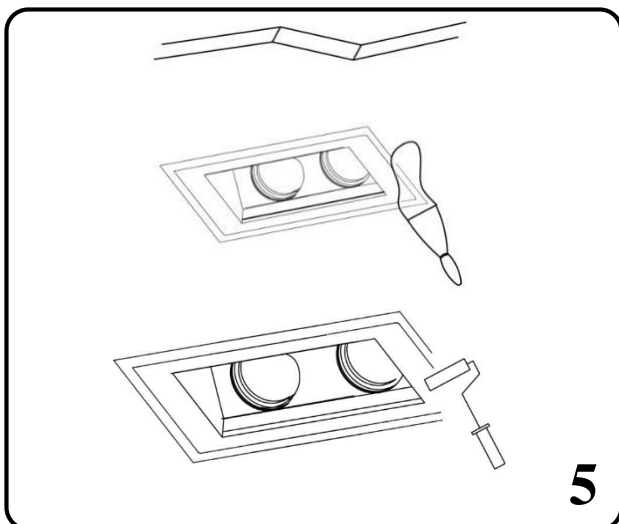

Installation Instruction

Trimless Gypsum Downlight

Model: Fury Double

We recommend all fittings are better be installed by a qualified electrician. Before any installation or maintenance operations, make sure the electricity supply is disconnected at the consumer unit/fuse board before you begin.