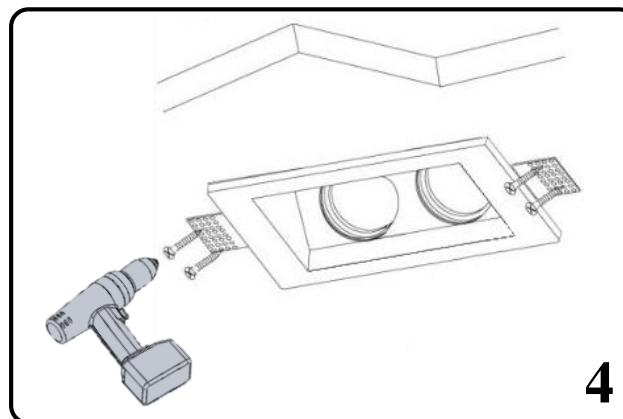

Installation Instruction

Trimless Gypsum Downlight

Model: Fury Double

We recommend all fittings are better be installed by a qualified electrician. Before any installation or maintenance operations, make sure the electricity supply is disconnected at the consumer unit/fuse board before you begin.