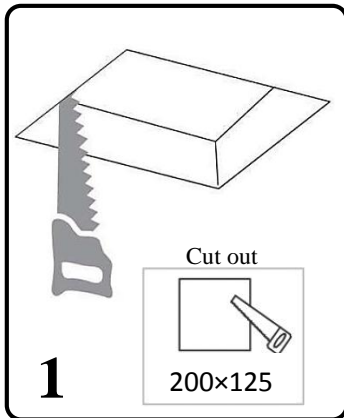

Installation Instruction

Trimless Gypsum Downlight

Model: Fury Double

We recommend all fittings are better be installed by a qualified electrician. Before any installation or maintenance operations, make sure the electricity supply is disconnected at the consumer unit/fuse board before you begin.