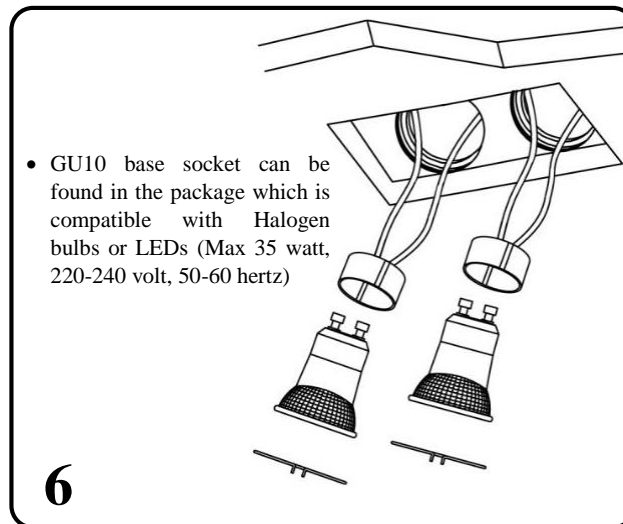

Installation Instruction

Trimless Gypsum Downlight

Model: Fury Double

We recommend all fittings are better be installed by a qualified electrician. Before any installation or maintenance operations, make sure the electricity supply is disconnected at the consumer unit/fuse board before you begin.