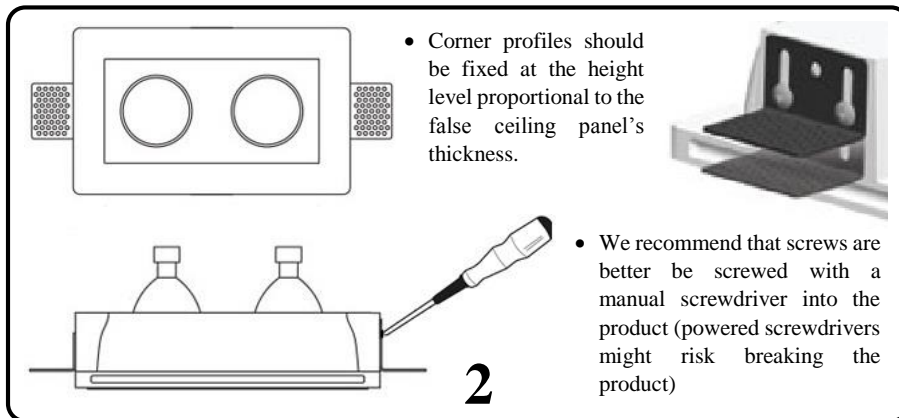

Installation Instruction

Trimless Gypsum Downlight

Model: Fury Double

We recommend all fittings are better be installed by a qualified electrician. Before any installation or maintenance operations, make sure the electricity supply is disconnected at the consumer unit/fuse board before you begin.